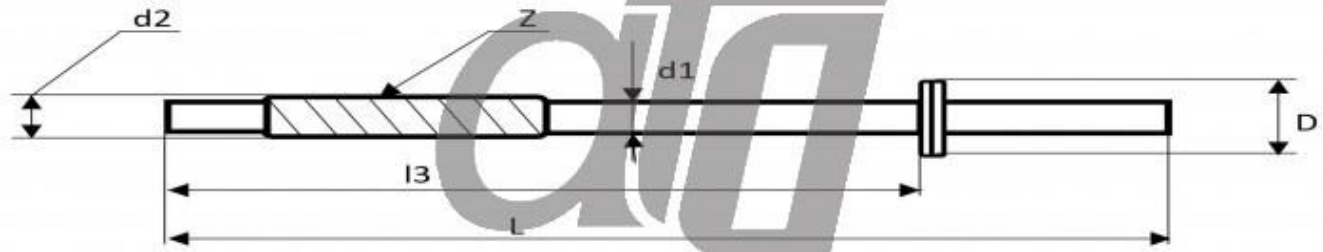

Steering rack bar Part No.20150157

Application
(L - 720, d1 - 28, n - 32, D - 44) FORD Galaxy II 2006 – 2015; FORD S-Max 2006 – 2015; FORD Mondeo 2006-

FITS THE FOLLOWING

Rack part number	Crossreferences	Application
ATGR22941RB	VOLVO 36050066, 31387091, 36001305, 36001307, 36001630, 36001632, 36050065, 36001133, 36050063, 36001610, 36002616, 36001288, 36050070, 36001634	Volvo S60 II (2010-2013) XC60 I (2008-2013)
ATGR21551RB	FORD 1459747, 1789455, 7G913A500AN, 1749778, 7G913A500AK, 1504781, 7G913A500AF, RM7G913A500A1A, 1771988, 7G913A500AM, 1572577, 7G913A500AJ, 1462955, 7G913A500A, 7G913A500AP, 1760996, 7G913A500AL, 1514144, 7G913A500AG	Ford Mondeo IV (2006-2014)